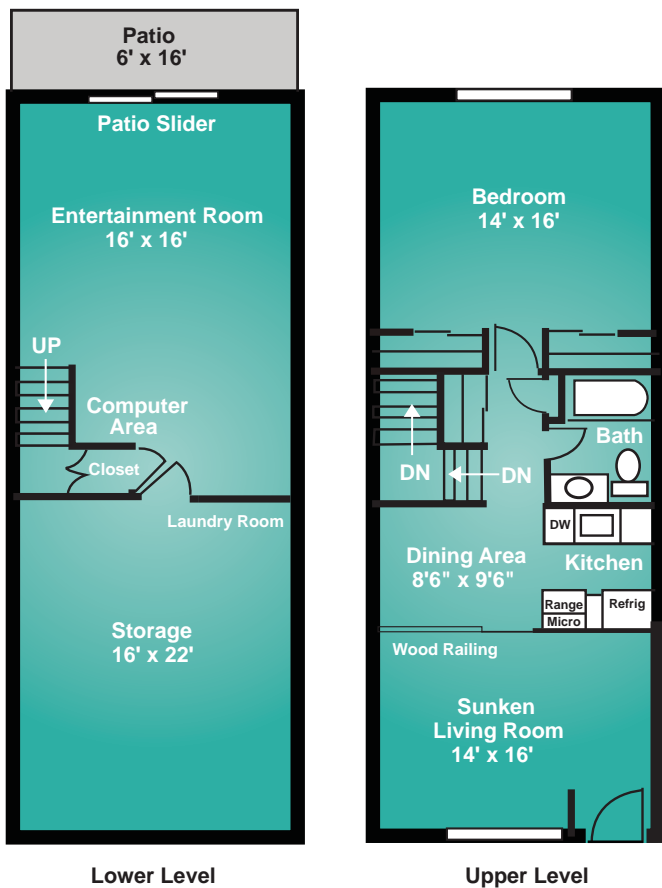

Community: Portico Townhomes

Model Type:

1 bedroom, 1 bath, bi-level townhome

Amenities:

- Patio
- Generous closet and storage space
 - Large entertainment room
- Large windows with custom blinds
- Washer & dryer included with unit
- Assigned parking next to private entry
 - Air conditioning

Living Area: 960 finished sq. ft. w/352' storage = 1,312 sq. ft.