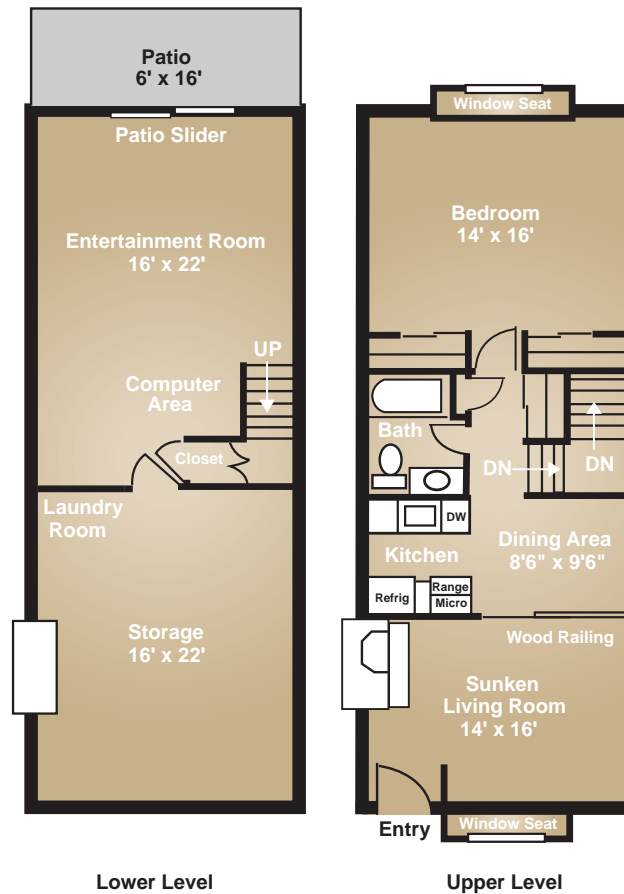

Community: Woodbrook Townhomes

Lower Level

Upper Level

Model Type:

1 bedroom, 1 bath, bi-level townhome

Amenities:

- Patio
- Generous closet and storage space
 - Large entertainment room
 - Large windows with custom blinds
- Washer & dryer hookups (washer & dryer available for rent)
 - Fireplace available in select units
- Assigned parking next to private entry
 - Large windows with custom blinds
 - Air conditioning

Living Area: 1,056 finished sq. ft. w/352' storage = 1,408 sq. ft.

* Fireplace not included in all units