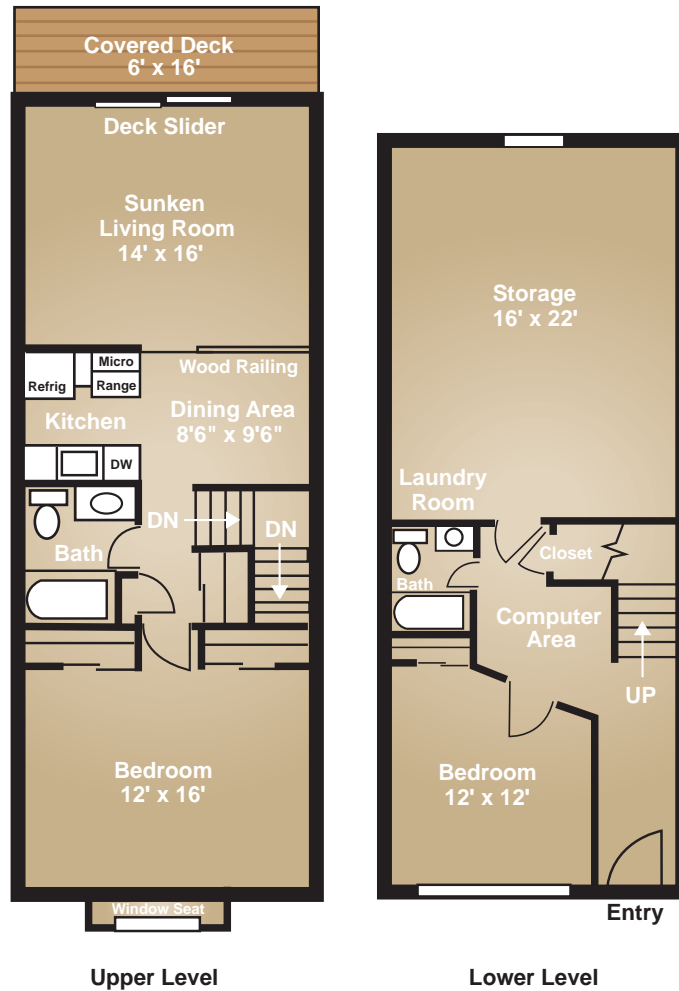

Community: Woodbrook Townhomes

Model Type:
2 bedroom, 2 bath, bi-level townhome

Amenities:

- Covered deck
- Bedrooms on each level for added privacy
 - Generous closet and storage space
 - Private backyard
- Washer & dryer hookups (washer & dryer available for rent)
 - Fireplace available in select floorplans
 - Large windows with custom blinds
 - Air conditioning
- Assigned parking next to private entry

Living Area: 1,056 finished sq. ft w/352' storage = 1,408 sq. ft.