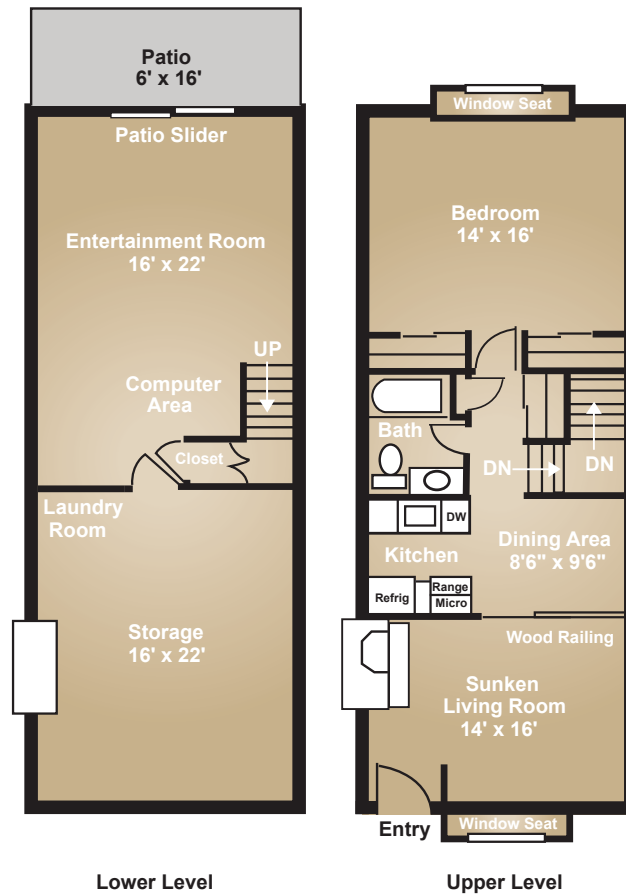

Community: Woodbrook Townhomes

Lower Level

Upper Level

Model Type:

1 bedroom, 1 bath, bi-level townhome

Amenities:

- Patio
- Generous closet and storage space
  - Large entertainment room
- Large windows with custom blinds
  - Washer & dryer in every unit
  - Fireplace available in select units
- Assigned parking next to private entry
- Large windows with custom blinds
  - Air conditioning

Living Area: 1,056 finished sq. ft. w/352' storage = 1,408 sq. ft.

\* Fireplace not included in all units