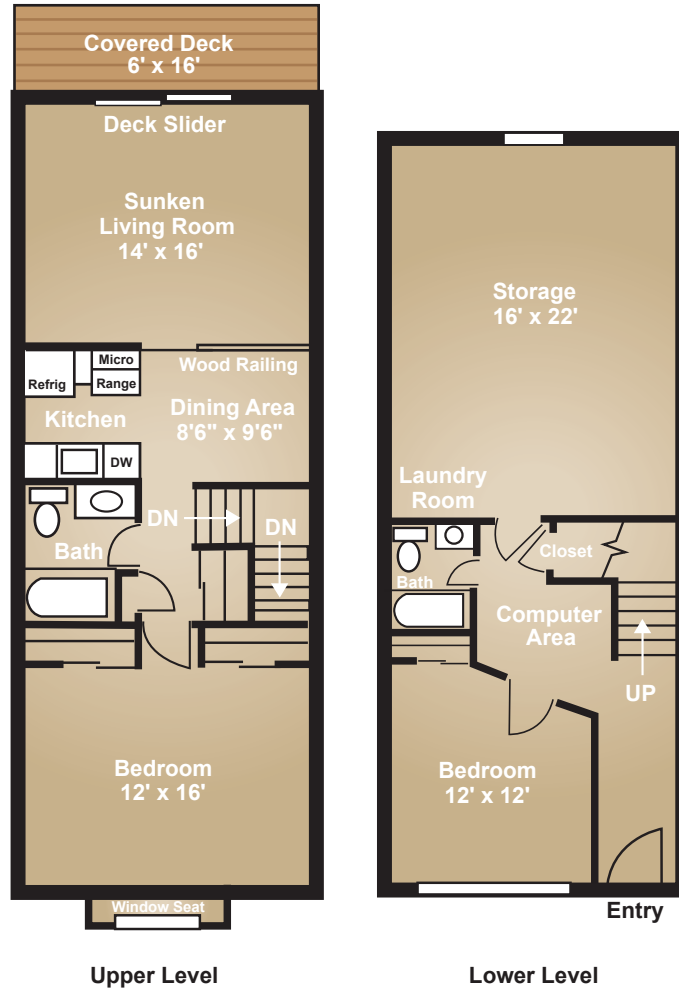

Community: Woodbrook Townhomes

Model Type:
2 bedroom, 2 bath, bi-level townhome

Amenities:

- Covered deck
- Bedrooms on each level for added privacy
 - Generous closet and storage space
 - Private backyard
 - Washer & dryer in every unit
- Fireplace available in select floorplans
- Large windows with custom blinds
 - Air conditioning
- Assigned parking next to private entry

Living Area: 1,056 finished sq. ft w/352' storage = 1,408 sq. ft.